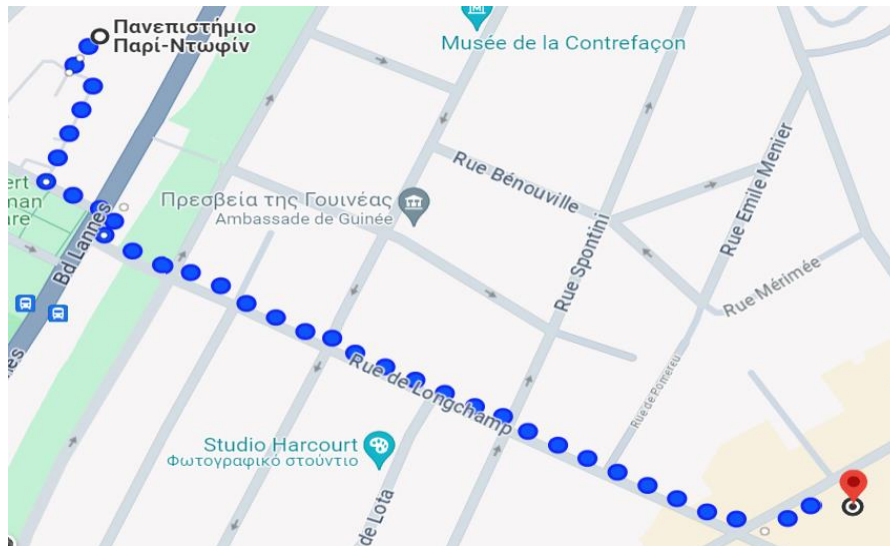

Thursday 25-01-2024

📍 C224 : Salle Raymond Aron
2ème étage

- **Start at Entrée (RC)**
- From **Entrée** go to **the elevators on your left**
- Or take the **stairs opposite of the elevators**
- Go to the **2nd floor** and to **C224**

Friday 26-01-2024

📍 A709
7ème étage

- **Start at Entrée (RC)**
- From **Entrée** go to **the elevators on your left**
- Or take the **stairs opposite of the elevators**
- Go to the **5th floor**
- Go to your right and **follow the instructions**
- When you reach the elevator, go to the **7th floor** and to **A709**

Restaurant Petit Victor Hugo, 143 Av. Victor Hugo, 75016 Paris

- **Start at Entrée**
- From **Entrée** go right to **Bd Lannes**
- Cross over and take **Rue de Longchamp**
- Go left to **Av. Victor Hugo**

For the **campus map** look here:
<https://www.campusmap.fr/map/dauphine-paris?plan=rez-de-chaussee>